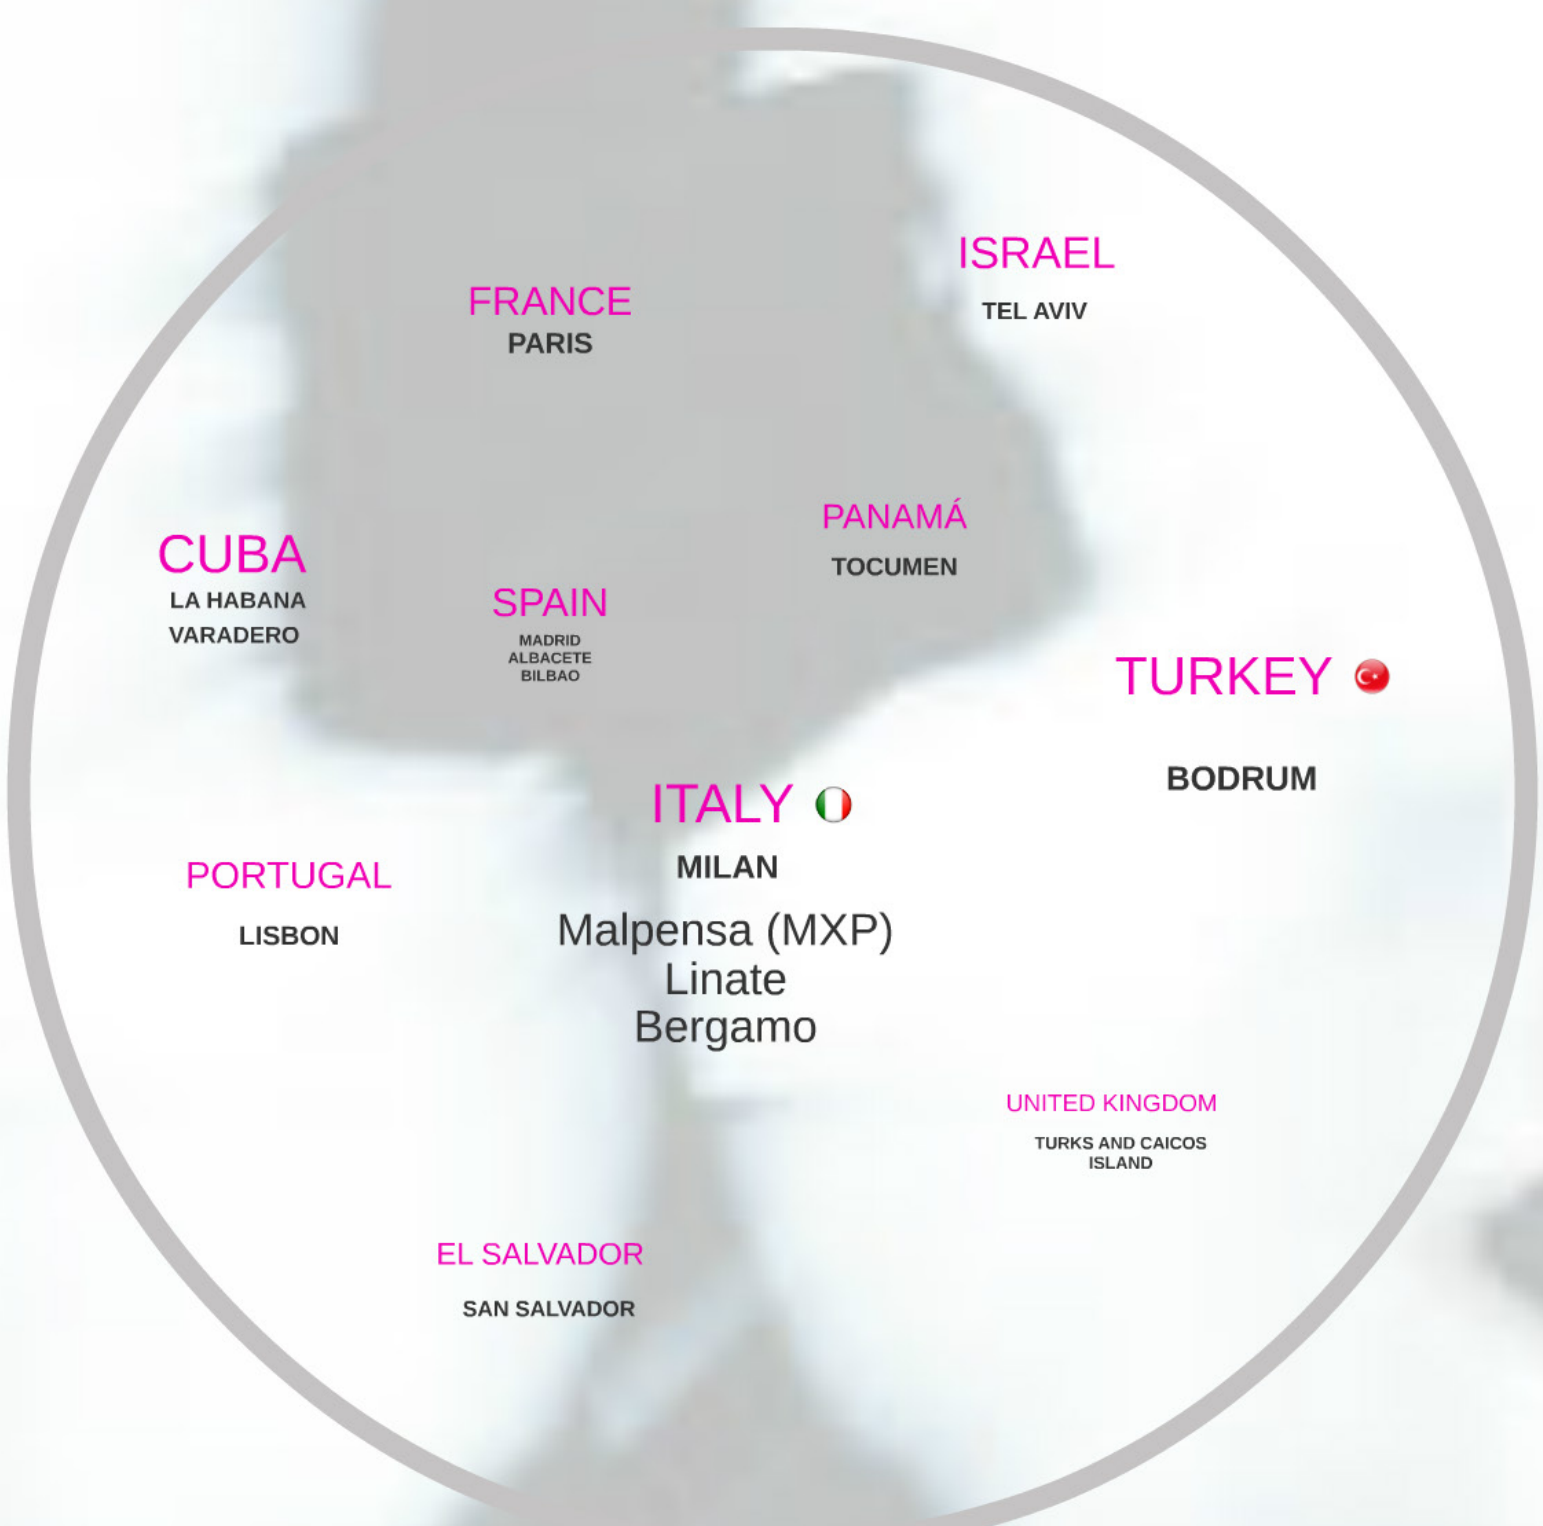

PRESENCE
AROUND THE
GLOBE

FRANCE
PARIS

ISRAEL
TEL AVIV

CUBA
LA HABANA
VARADERO

PANAMÁ
TOCUMEN

SPAIN
MADRID
ALBACETE
BILBAO

TURKEY 
BODRUM

ITALY 
MILAN

PORTUGAL
LISBON

Malpensa (MXP)
Linate
Bergamo

UNITED KINGDOM
TURKS AND CAICOS
ISLAND

EL SALVADOR
SAN SALVADOR

SPAIN

MADRID

ALBACETE

BILBAO